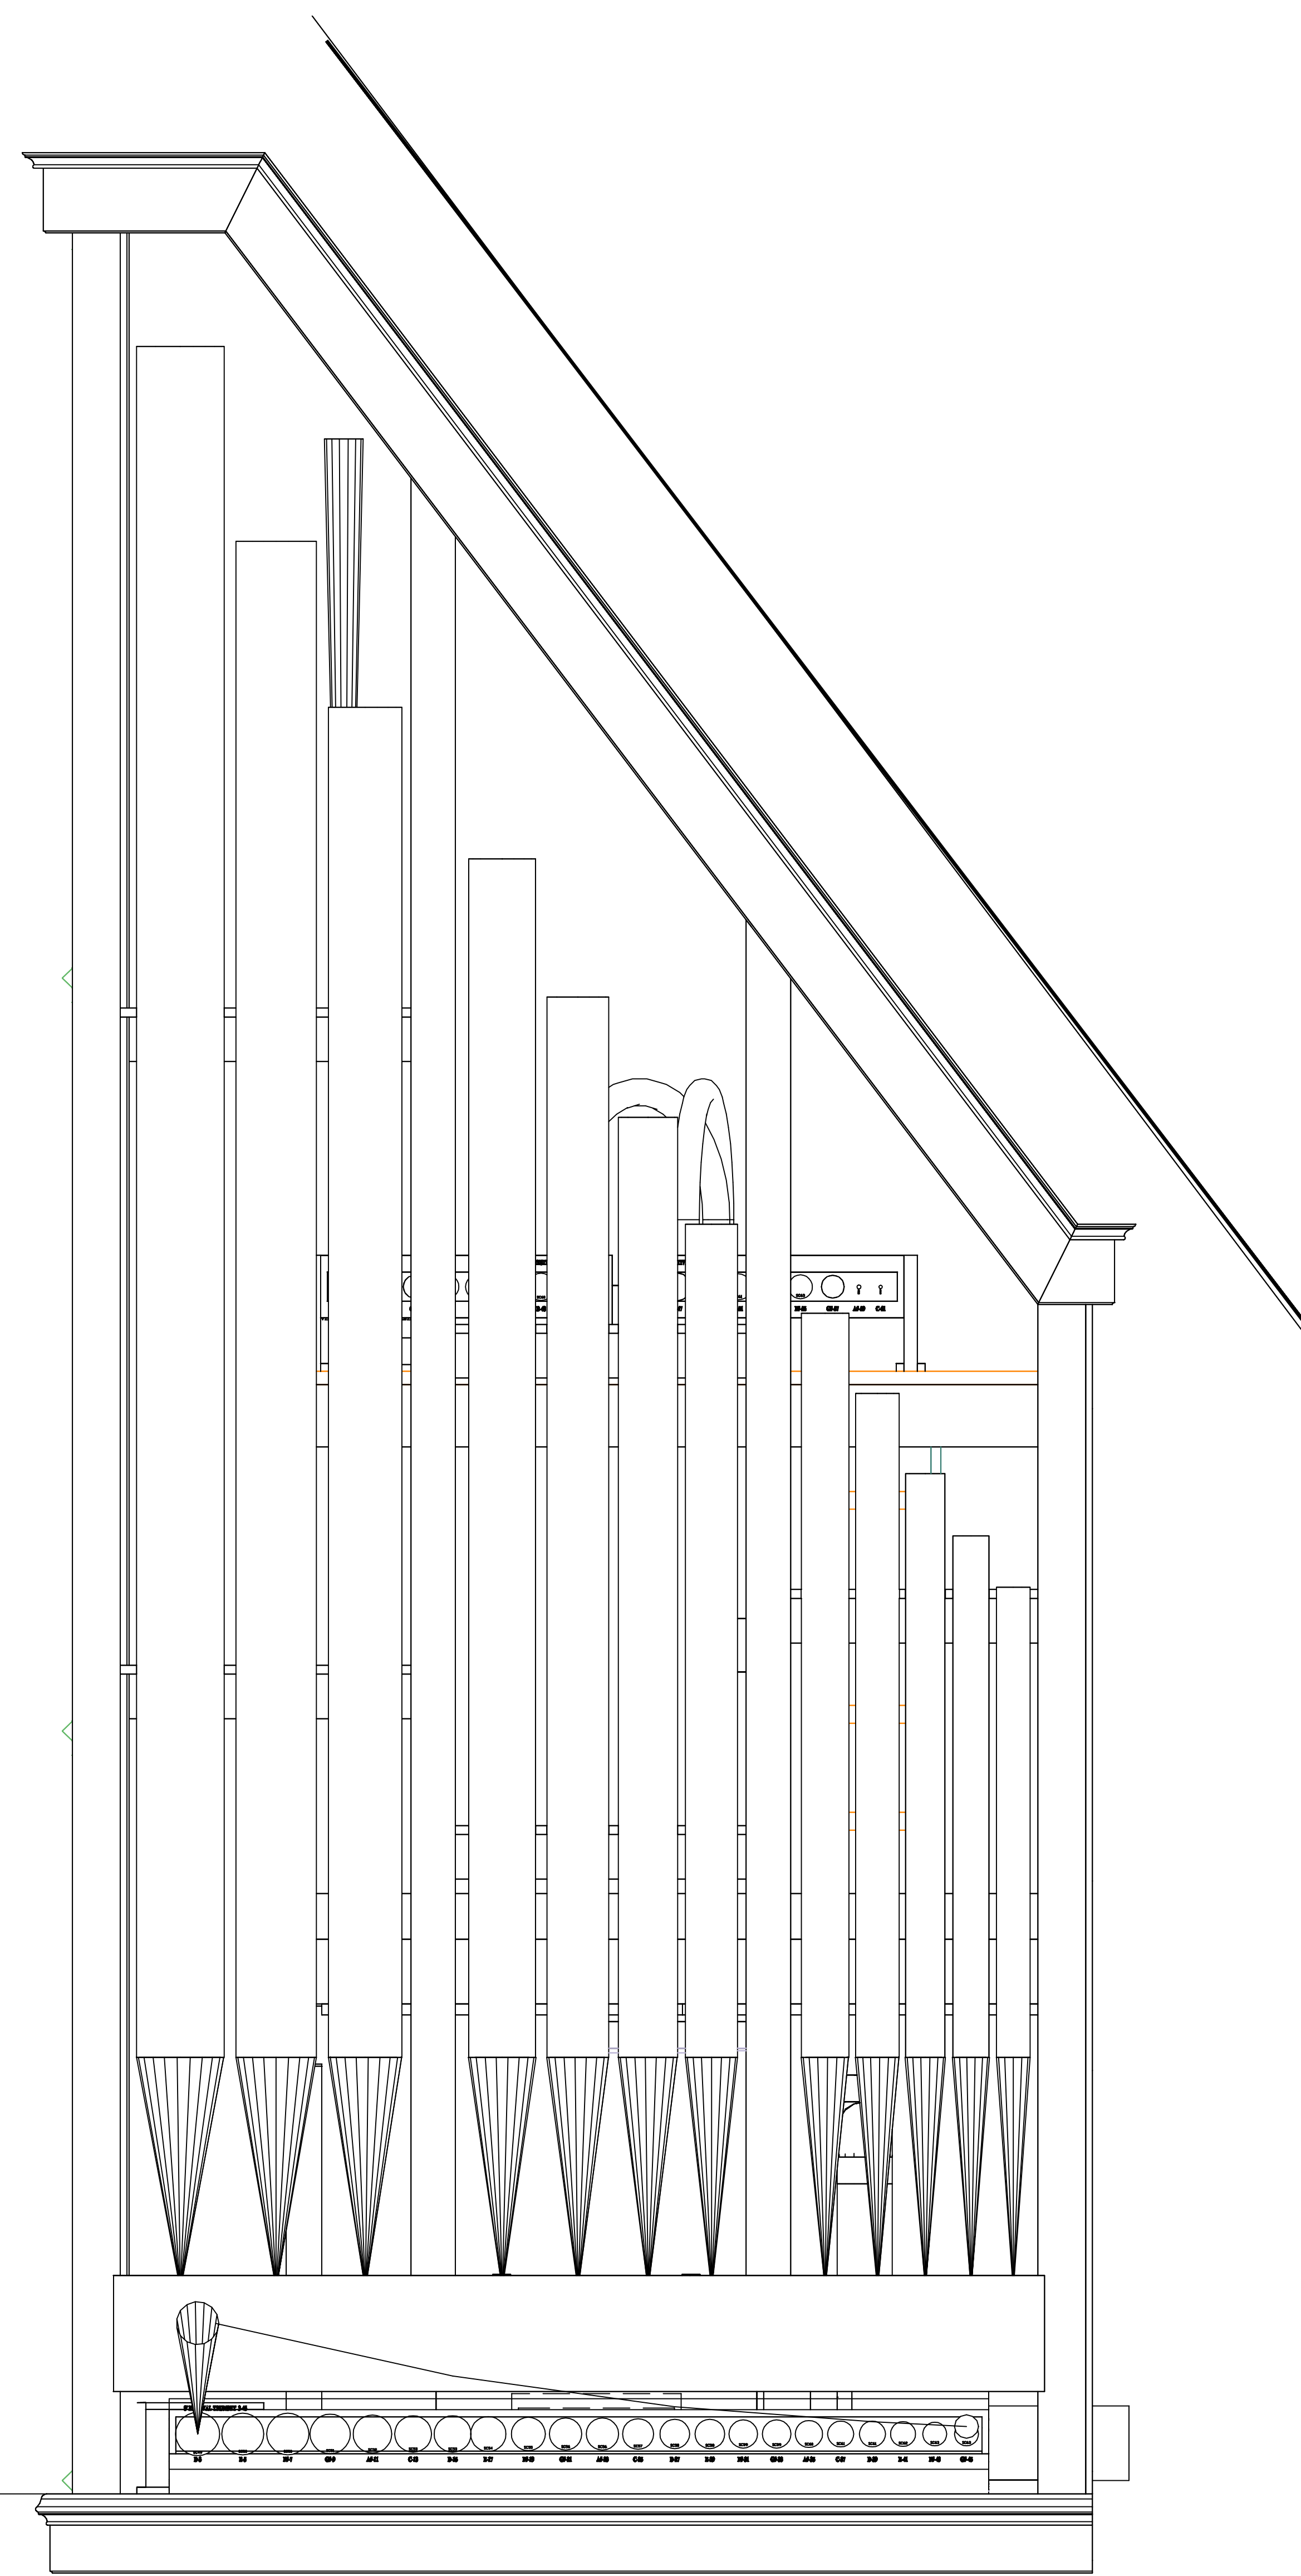

C SWELL
FRONT ELEVATION VIEW
(SCALE: 1" = 1')

C GREAT / PEDAL
FRONT ELEVATION VIEW
(SCALE: 1" = 1')

No.	Revision/Issue	Date

Firm Name and Address
THE HOLTkamp
ORGAN COMPANY
 Cleveland, Ohio
since 1855

Project Name and Address
 Boe Memorial Chapel
 St. Olaf College
 #2092
 Northfield MN

Front Elevations

Project Gallery Organ	Sheet 1
Date 11/11/2008	
Scale As Noted	

11 2007/11/11/2008

01.23/2007

MPL